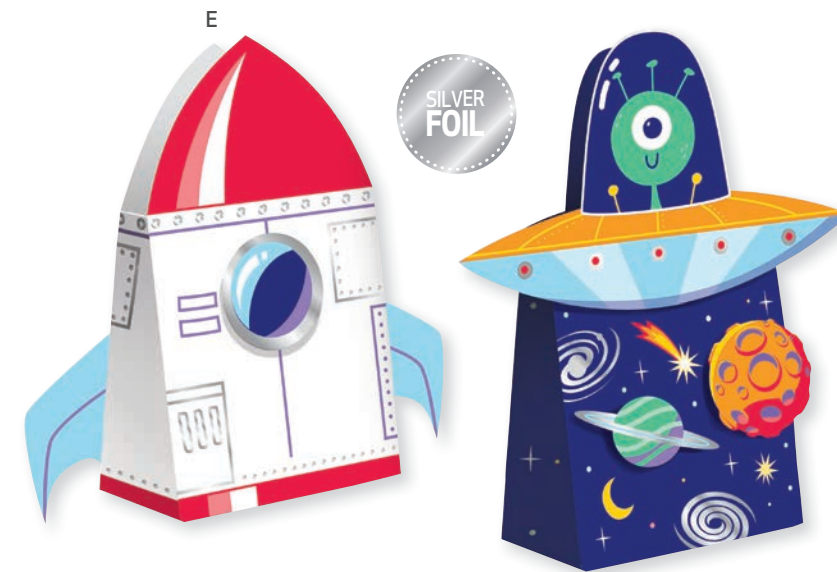

touch of color
COORDINATING SOLIDS

CLASSIC RED

SUNKISSED ORANGE

NEW DESIGN!

SPACE *Adventures*

NEW DESIGN!

JUVENILE BIRTHDAY

A. BANNER, 2-PACK
Happy Birthday: 6" x 68" (15.2cm x 172.7cm)
Icons: 6" x 108" (15.2cm x 274.3cm)
12 cs/1 pkg 365052