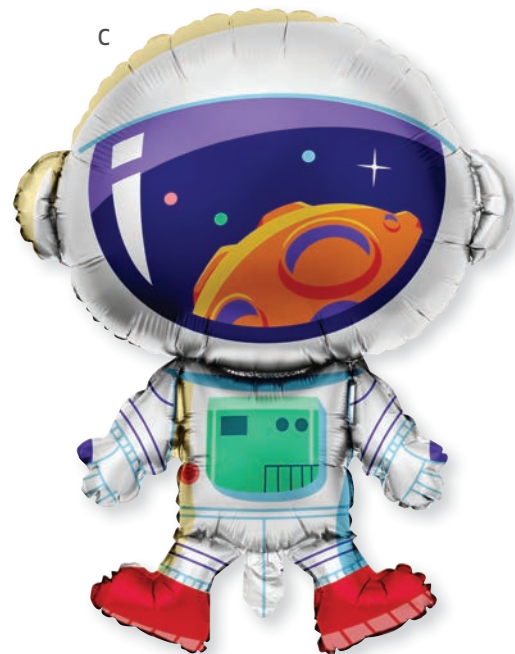

touch of color
COORDINATING SOLIDS

CLASSIC RED

SUNKISSED ORANGE

NEW DESIGN!

SPACE *Adventures*

NEW DESIGN!

JUVENILE BIRTHDAY

A. BANNER, 2-PACK
Happy Birthday: 6" x 68" (15.2cm x 172.7cm)
Icons: 6" x 108" (15.2cm x 274.3cm)
12 cs/1 pkg 365052