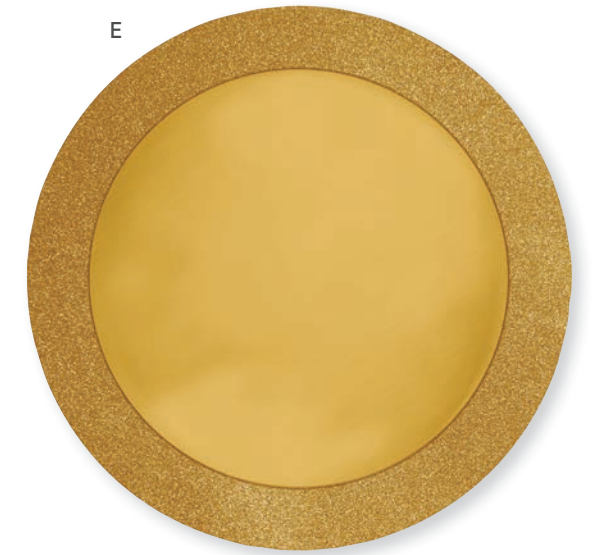

D

touch of color
COORDINATING SOLIDS

BLACK VELVET

GLITTERING GOLD

NEW DESIGN!

GOLDEN *Wishes*

NEW DESIGN!

- A. SHAPED BANNERS W/ RIBBON**
6" x 66" (15.2cm x 167.6cm)
12 cs/1 pkg **365097**
- B. HONEYCOMB CENTERPIECE**
11.75" x 9" (29.8cm x 22.7cm)
12 cs/1 pkg **365095**
- C. HANGING DECOR W/ HONEYCOMB & DANGLERS**
Honeycomb Cake Dangles:
36" x 8.4" (91.4cm x 21.3cm)
Middle Printed Dangler:
36" x 9" (91.4cm x 22.7cm)
Spirals: 7.25" (18.4cm)
Hanging Length: 24"L (61cm)
6 cs/3 pkg **365096**